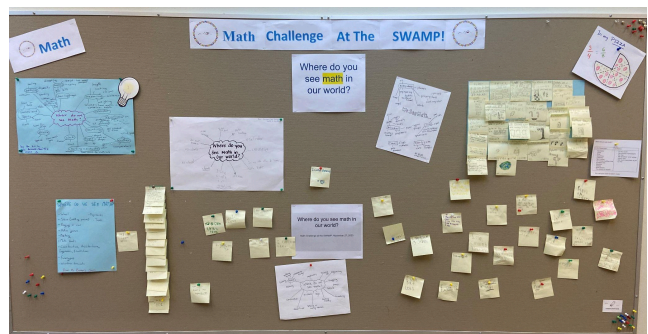

Term 1 Learning Updates: Will be sent home Tuesday, December 19. Describe new format?

GRADE 4 Foundation Skills Assessment Results: Today the Grade 4 students who wrote the FSA assessments in late October were given a brown envelope to take home that contained their FSA booklet and results. The individual results are stapled to the inside front cover.

GATOR NEWS WEEKLY
December 7, 2023

NGE welcomed the talented extreme juggler Greg Kennedy as our first cultural performance of this year. His message included some amazing lessons about perseverance. We marveled at how much jugglers need to use math as they perform! Math is everywhere in the world around us!

Math Challenge at the Swamp: Our math challenge these past two weeks: “Where do you see math in the world” has led to some fantastic thinking. Below is a picture of some of our class brainstorming on this topic.